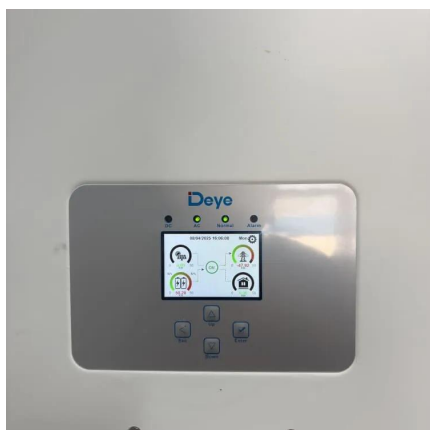

[7000W Pure Sine Wave Inverter , DC 12V / 24V To AC 220V](#)

6 days ago · Experience the Power of Our 7000w Power Inverter. Convert 12V 24V to 220V & 230V Electricity. Inversion ...