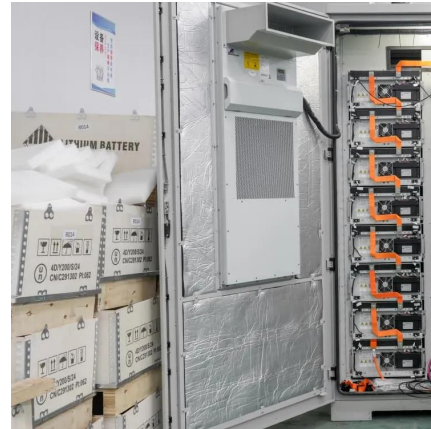

Inverter Pure Sine Wave 2000 Watt

Features: Bluetooth Remote Control Safe design with input and output electrical isolation
Adoption of advanced SPWM technology, pure sine wave output LED & LCD indicators for fault
...

Contact Us

For technical specifications, project proposals, or partnership inquiries, please visit:
<https://bukhobuhle.co.za>