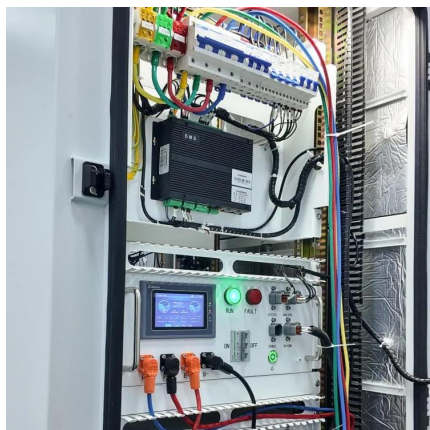

[Alibaba : 2000W-12000W amorphous pure sine wave inverter...](#)

Power Conversion: Converts DC (12V-72V) from batteries, solar panels, or vehicles into stable AC power (110V-240V, 50/60Hz) via pure sine wave output, ensuring compatibility with sensitive ...