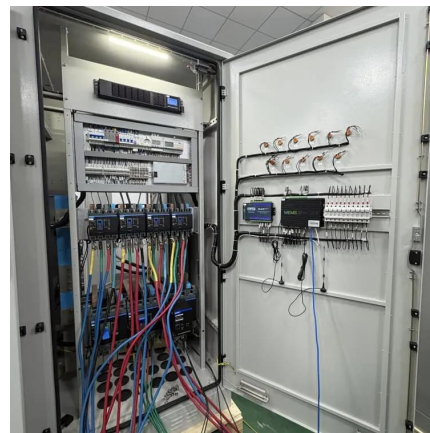

[Farm Use 100kw 200kwh Lithium Ion Solar Energy Storage Container ...](#)

Farm Use 100kw 200kwh Lithium Ion Solar Energy Storage Container System for Industrial Commercial Outdoor with 25-Year Warranty

[200 kWh Battery Energy Storage System , BESS Cabinets](#)

The Versa BESS 200 100kW/200kWh energy storage cabinet is a flexible product for small industrial and commercial energy storage. It integrates battery storage, PCS, and energy ...