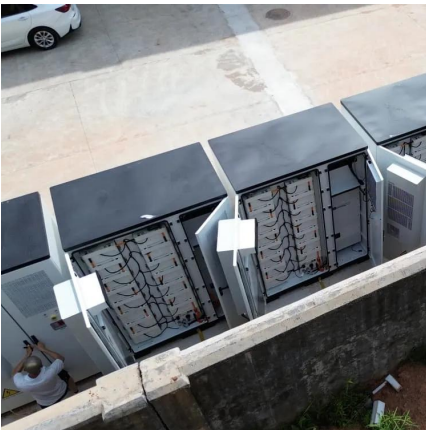

[High Quality 200kwh Bess Solar Energy Storage Li-ion Battery for Farm](#)

Mar 7, 2025 · High Quality 200kwh Bess Solar Energy Storage Li-ion Battery for Farm Outdoor Solar Systems Batteries, Find Details and Price about Energy Storage Contasiner Energy ...

[Farm Use 100kw 200kwh Lithium Ion Solar Energy Storage Container ...](#)

Farm Use 100kw 200kwh Lithium Ion Solar Energy Storage Container System for Industrial Commercial Outdoor with 25-Year Warranty

[200 kWh Battery Energy Storage System , BESS Cabinets](#)

The Versa BESS 200 100kW/200kWh energy storage cabinet is a flexible product for small industrial and commercial energy storage. It integrates battery storage, PCS, and energy ...