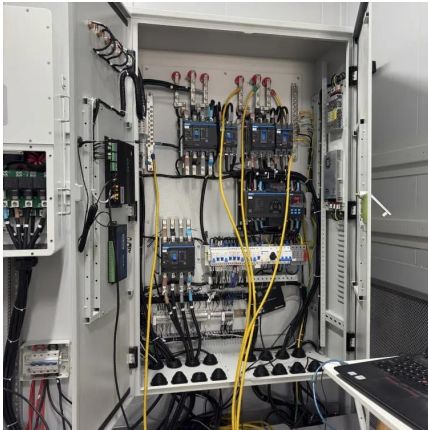

[What are the Top 10 Inverter Brands?](#)

Oct 27, 2023 · In conclusion, the top 10 inverter brands mentioned above have established themselves as leaders in the industry, offering reliable, ...

[How to Choose the Right Inverter? Top 10 Recommended Inverter Brands](#)

Dec 26, 2024 · The best inverter brands included here are leaders in innovation, offering products to suit diverse energy needs. Every brand has unique strengths, be it intelligent monitoring or ...

[Best 220 Volt Power Inverter for Vehicles and Off-Grid Use](#)

The right 220V power inverter converts 12V vehicle or battery DC power into stable 220V AC electricity, enabling access to household-grade outlets for laptops, tools, and small appliances ...