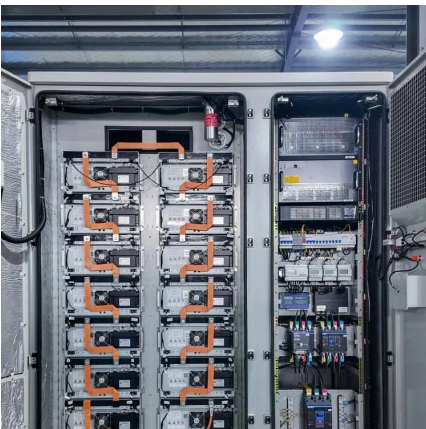

Armenia outdoor communication power supply 3200wBESS

Armenia outdoor communication power supply 3200wBESS

[CRPS 80plus Titanium 3200W CRPS and M-CRPS FSP3200 ...](#)

Introduction FSP3200-20HM is a redundant power supply module base on CRPS standard. The power supply comes to offer the total power capacity up to 3200 Watts, and provides PMbus ...

[H-series outdoor communication power supply](#)

H-series outdoor communication power supply For floor-standing installation, the shell is made of aluminum plate and consists of an outer casing, internal sheet metal parts, and related ...

[Lifepo4 Bess Indoor/Outdoor Mobile Communication Base Station Power](#)

Lifepo4 Bess Indoor/Outdoor Mobile Communication Base Station Power Supply System 3G/4G/5G 30KWh/60Kwh with Air Cooling

[M9204 AC-DC power supply Three Phase 3200W](#)

Dec 6, 2025 · The M9204 is a series of mechanically robust, self-cooled (internal fan), high performance, 3.2kW AC to DC power supplies, designed for Navy shipboard applications. The ...

[Telecommunication Power Supplies](#)