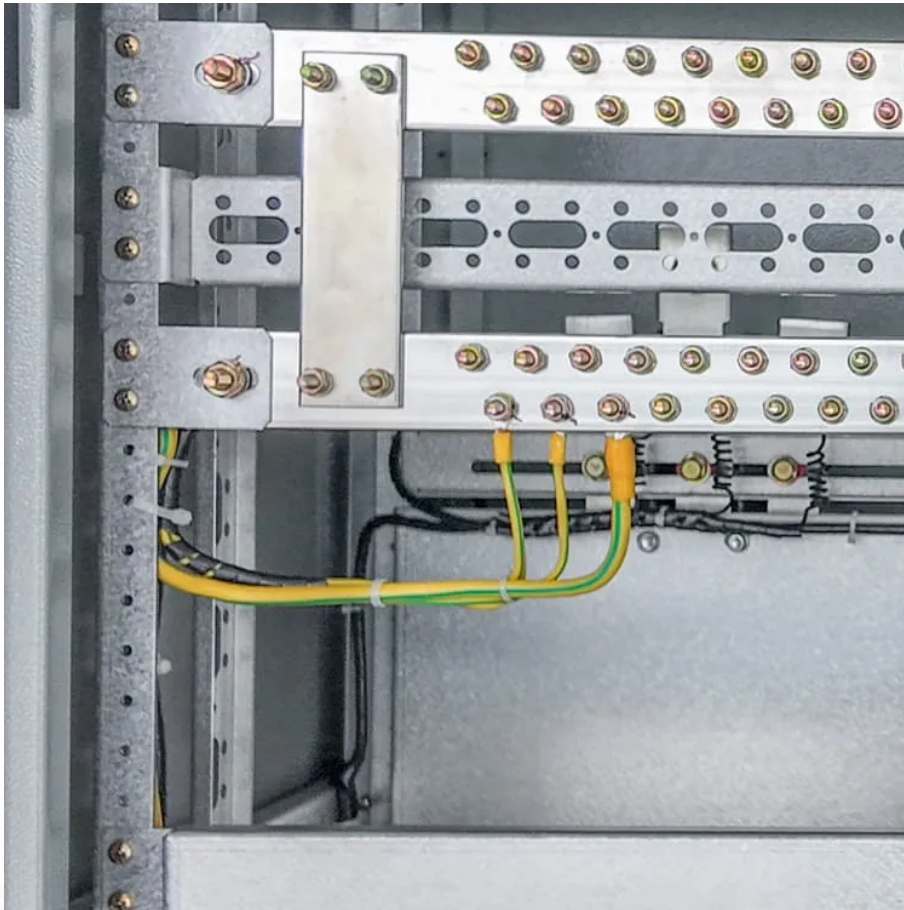

Battery cabinet for battery replacement