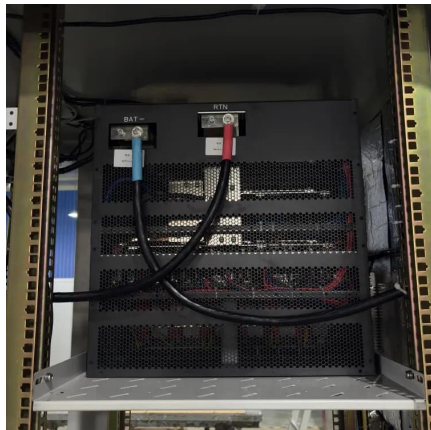

Battery Cabinet System

The Battery Cabinet System is an essential part of our Energy Storage Container offerings. To find trustworthy energy storage container suppliers in China, conduct thorough research on online ...