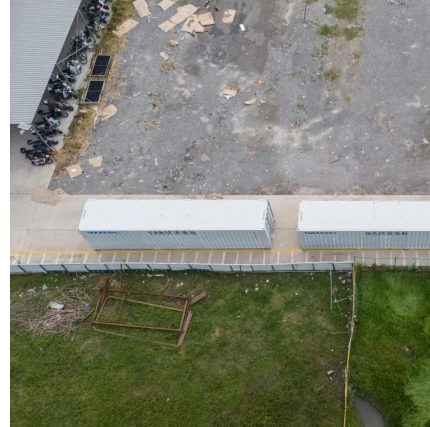

BELGRADE

Aug 26, 2020 · Along the vision spearheaded president Vucic, the new national stadium of Serbia should be built outside Belgrade city limits, within the town of Surcin. The remote location was ...