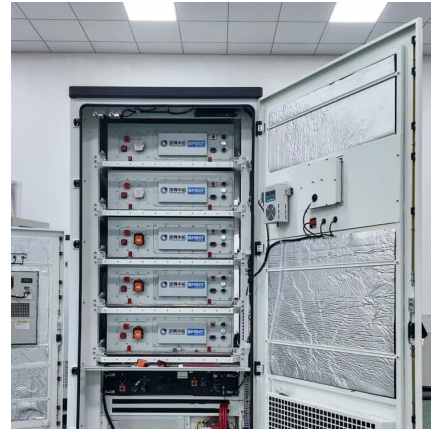

[What Is A Base Station?](#)

Apr 22, 2024 · A base station is an integral component of wireless communication networks, serving as a central point that manages the transmission and reception of signals between ...