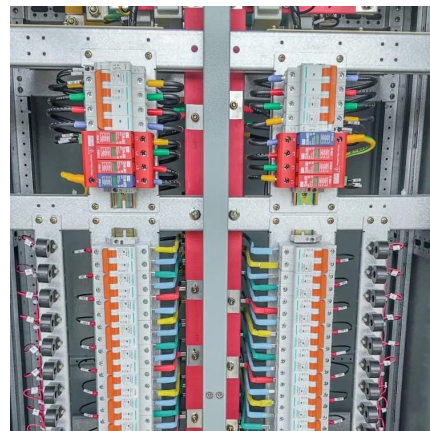

What is the purpose of batteries at telecom base stations?

Nov 7, 2025 · The lead storage battery is the most widely used energy storage battery in the current communication power supply. Among the many types of batteries, why can lead-acid ...

Communication base station

Dec 23, 2024 · Nevertheless, they still have lingering fears of base station radiation and are trapped in a contradictory state of both needing signals and resisting base stations. The ...