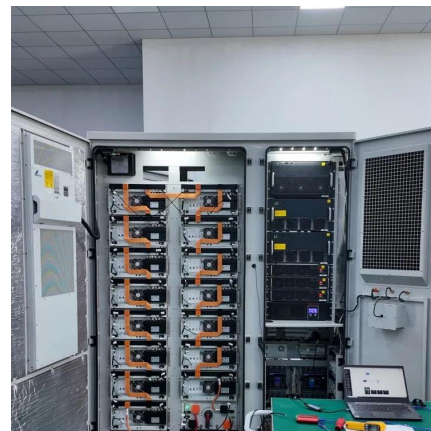

[China Electrical Equipment Box, Electrical Equipment Box ...](#)

Upgrade your Power Distribution Cabinet & Box with the elegant and durable Electrical Equipment Box. When selecting a power distribution cabinet or box, important factors include size, voltage ...