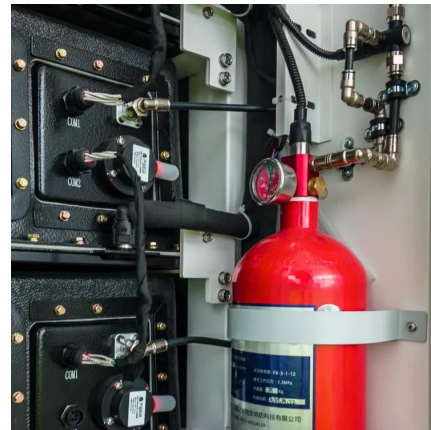

[China Waterproof Box, Steel Box, Power Box Manufacturers, ...](#)

Shanghai Saipwell Electric Co.,Ltd is an enterprise specialized in the design, production and sales of electric equipments. Products cover wind energy, solar energy, low-voltage apparatus, ...

[Reliable Solutions for Efficient electric power storage box in ...](#)

Discover the benefits of reliable electric power storage box with high-capacity power and compact design. Perfect for outdoor adventures or emergency backup, ensuring energy independence ...