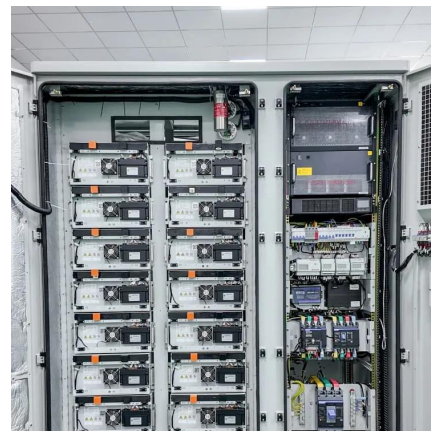

[What is a 20 watt solar light? , NenPower](#)

Apr 29, 2024 · A 20-watt solar light is a versatile outdoor lighting solution that harnesses solar energy through photovoltaic panels, transforming ...

[Portable Solar Light 20W](#)

The 20W Solar Light offers powerful illumination for larger outdoor spaces like driveways, yards, or pathways. It combines robust solar energy technology with high-brightness LED lights, ...