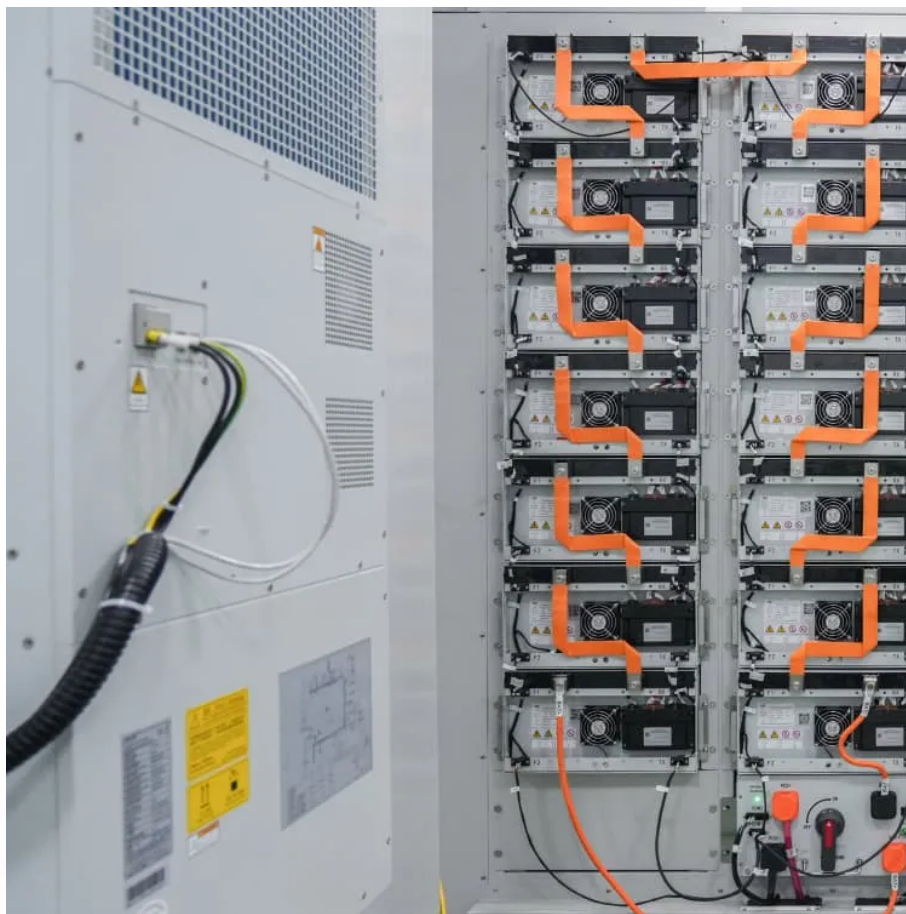

## Overview

---

What is a 3000W solar inverter?

A 3000W solar inverter converts 12V, 24V, or 48V DC power from your battery bank into standard 120V AC power that runs household appliances. The “3000W” rating refers to the continuous power output capacity, meaning it can safely deliver 3000 watts of power indefinitely under normal operating conditions.

What is a 3000W pure sine wave inverter?

LiTime is committed to delivering superior power solutions that put users first. The 3000W Pure Sine Wave Inverter offers continuous 3000W power and handles up to 6000W surge power, ensuring reliable performance even under demanding conditions. With a 90% conversion efficiency, it minimizes energy loss, maximizing your power usage.

What is a litime 3000W pure sine wave inverter?

Built for reliability and efficiency, it’s your trusted power companion. The LiTime 3000W Pure Sine Wave Inverter's remote controller, equipped with a 14.76ft cable, allows you to mount it in an accessible spot inside your RV for effortless control.

[NOVA 3K12 , 3000W 12V Pure Sine Wave Inverter with Built ...](#)

The NOVA 3K12 is a 3000W 12V pure sine wave inverter with a built-in transfer switch, designed for RVs, trailers, campers, and vans. UL458 certified, it delivers stable 120V AC power from a ...