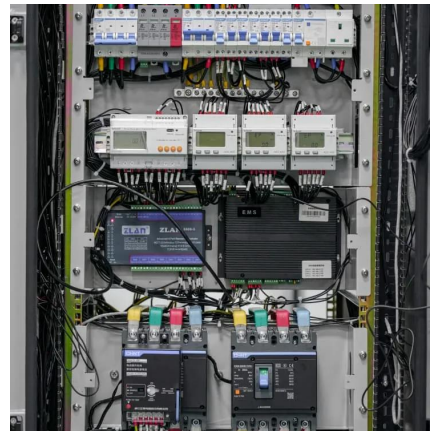

PROBLEMA

Aug 28, 2025 · PROBLEMA Errore SATAFIRM S11 su SSD Kingston a400 m.2 2280 ma il disco è comunque bootabile Autore discussione Deadops Data d'inizio 14 Marzo 2022 Pubblicità