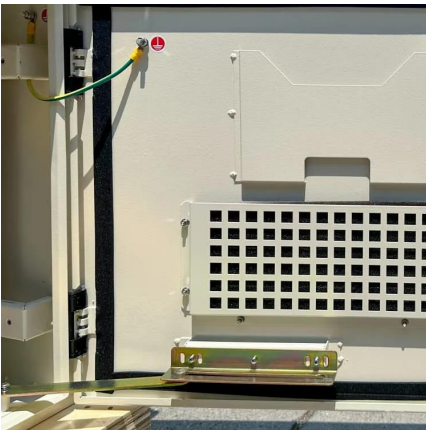

[Koten Safety Breaker [Heavy-Duty] - Wally's Hardware](#)

The Koten Heavy-Duty Safety Breaker is engineered to deliver robust, reliable protection for electrical systems in high-demand environments. Designed to prevent overloads, short ...

[Koten Enterprises Co., Inc/ABOUT US](#)

As the pioneer manufacturer of Safety Breaker: We have made various process innovations from the ordinary circuit breaker with metal enclosures to the new generation of Safety Breakers ...

Products

HPH-P (Plug-In Circuit Breaker) HPH-P is a plug-in type circuit breaker that attaches firmly and can be extracted or replaced quickly from the panelboard with its easy installation. It has 240V ...