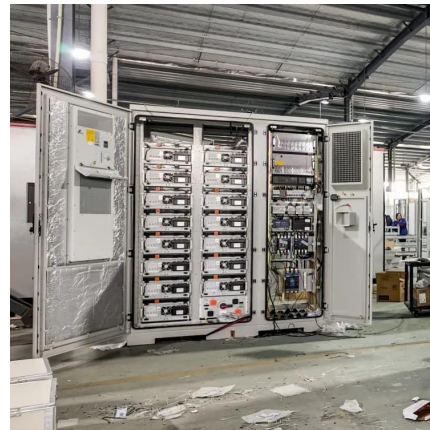

Laayoune BMS battery exchange cabinet

Laayoune BMS battery exchange cabinet

[LAAYOUNE SOLAR ENERGY STORAGE BATTERY](#)

Liquid-cooled energy storage lithium iron phosphate battery station cabinet Ranging from 208kWh to 418kWh, each BESS cabinet features liquid cooling for precise temperature control, ...

[Versatile Battery Swap Station Featuring Battery Exchange Cabinet](#)

Jun 18, 2025 · Consistently capturing battery BMS data from the server, it seamlessly supports 48V to 90V lithium battery charging. The system excels in battery exchange, intelligent control, ...