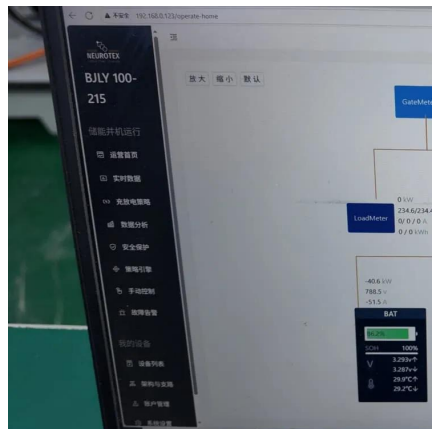

[5000W Hybrid Solar Inverter,DC 12V 24V 48V to Liberia , Ubuy](#)

Shop 5000W Hybrid Solar Inverter,DC 12V 24V 48V to 110V/220V AC Split Phase Inverter with Pure Sine Wave Inverter,Parallel inverters,for Home Energy Storage,24Vto220V online at a ...