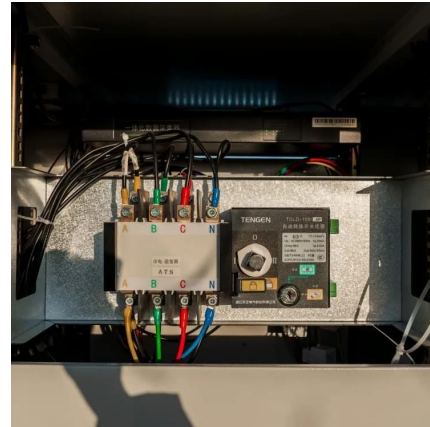

[Shipping Container Solutions for the Railways Sector](#)

Solar-Powered Stations: Containers equipped with solar panels and energy storage systems to power lighting, signage, and other electrical systems at off-grid railway stations. Green Roofs: ...

Contact Us

For technical specifications, project proposals, or partnership inquiries, please visit: <https://bukhobuhle.co.za>