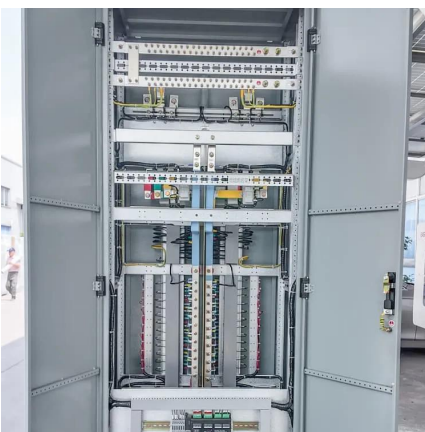

[Base Station Energy Storage Maintenance: The Overlooked ...](#)

Looking ahead, the emergence of sodium-ion batteries (like CATL's recent 160Wh/kg breakthrough) will redefine maintenance paradigms. These cobalt-free systems reportedly ...