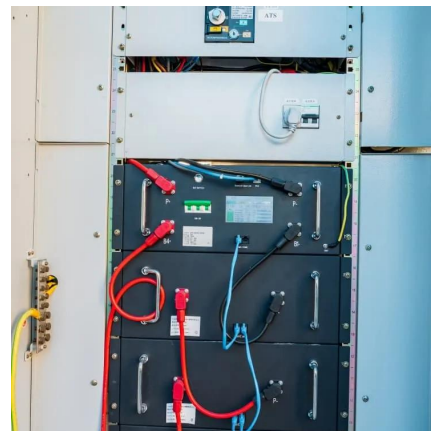

U.S. Authorities Investigate Communication Devices in Solar Power Inverters

May 15, 2025 · U.S. energy officials have intensified scrutiny of Chinese-manufactured components in renewable energy infrastructure after the identification of undocumented ...

[Shipping Container Solar Systems in Remote ...](#)

Jul 21, 2025 · What Are Shipping Container Solar Systems? Understanding the Basics A shipping container solar system is a modular, portable ...