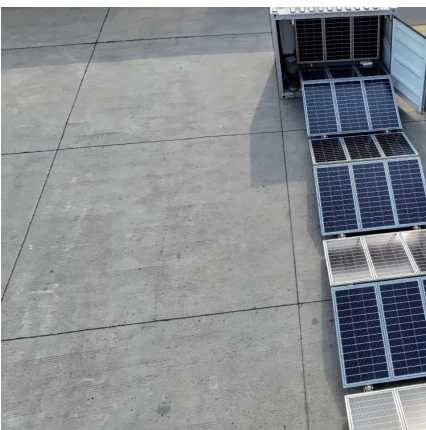

[Energy Storage Battery Cabinet](#)

Energy storage battery cabinet HJ-SG-P type:
This series of products integrates battery PACK, BMS system, high voltage box, power distribution unit, temperature control system, and fire ...

[Lithium Storage Base Station Cabinets , Huijue Group E-Site](#)

Why Are Telecom Operators Struggling with Energy Demands? As 5G networks expand globally, lithium storage base station cabinets have become critical infrastructure. But here's the ...

[Floor-standing Base Station Battery Cabinet](#)

Product Description This series of products integrates a battery PACK, a BMS system, a high-voltage box, a power distribution unit, a temperature control system, and a fire protection ...