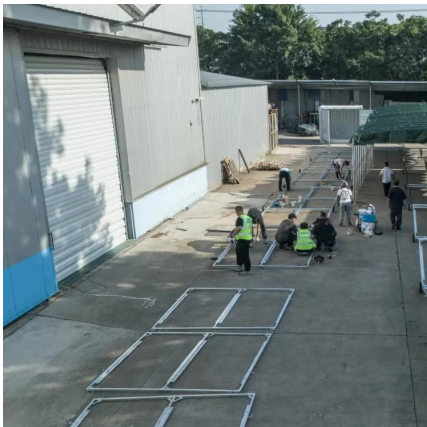

[Vision Smart Batteries Backup Power , Vision 48V 1000Ah ...](#)

Vision has been a stable partner for Swazi MTN over the years. After multiple rounds of communication and careful evaluation, Vision developed a lithium battery and outdoor power ...