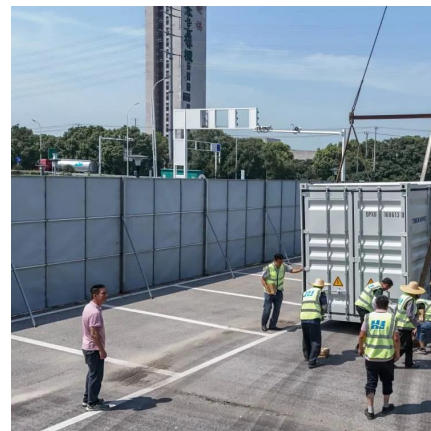

[MBABANE LITHIUM BATTERY EXCHANGE CABINET ODM](#)

The battery swapping station takes the battery swapping cabinet as the main carrier, which allows users to put the battery that has been used. . The swapping station can solve the problems of ...