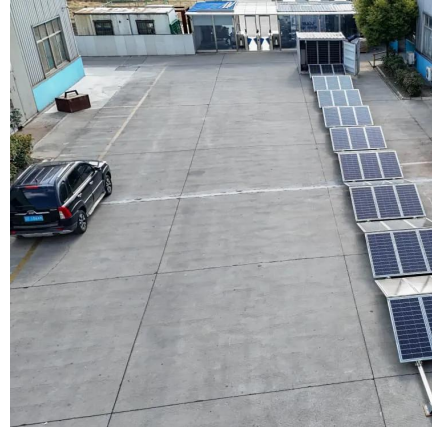

Types of Base Station Battery Cabinets

BATTERY CABINETS ASSEMBLY AND SHIPPING
There are two types of shipment depending on the installation, the total weight or specific customer needs: A) Cabinets and drum These ...