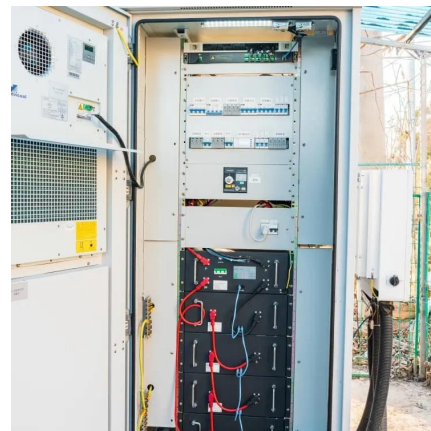

[Base Station Energy Storage: The Unsung Hero of the World Power ...](#)

A remote village in Kenya lights up at night not with diesel generators, but using excess energy stored in mobile base stations. Meanwhile, in Tokyo, 5G towers double as emergency power ...