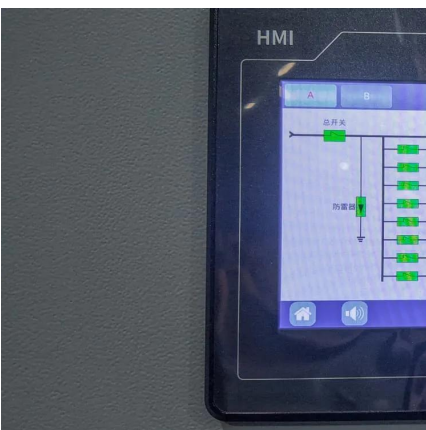

[What Does a Base Station Do and Why Is It Essential for ...](#)

Sep 5, 2025 · What Is a Base Station? A base station is a fixed point of communication between mobile devices and the wider telecom network. It transmits and receives radio signals, ...