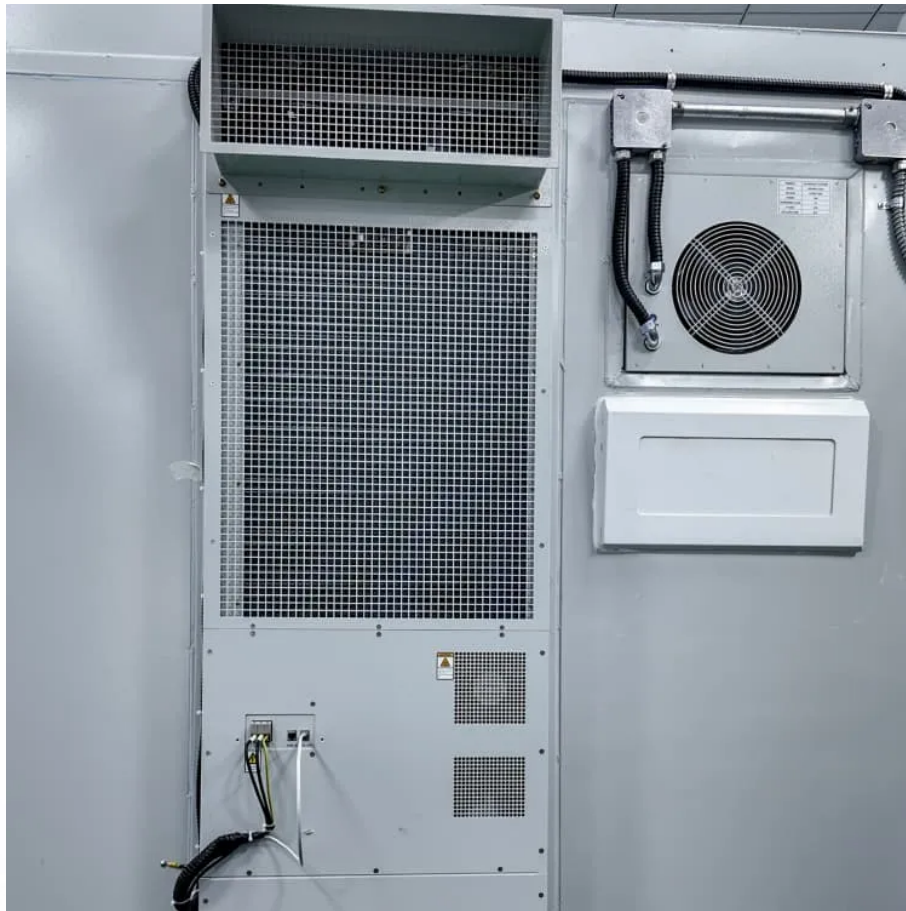

Zuwa Solar

Zuwa Solar

[Impeller Pumps , ZUWA-Zumpe GmbH](#)

ZUWA impeller pumps are available in several sizes with several drives and are made from stainless steel, aluminum or plastic. We provide impellers made from NBR, EPDM, CR, FKM, ...

[Side channel Centrifugal pumps with motor](#)

The self-priming ZUWA side channel centrifugal pumps, constructed of stainless steel, are particularly suitable for aggressive and corrosive media and for food.